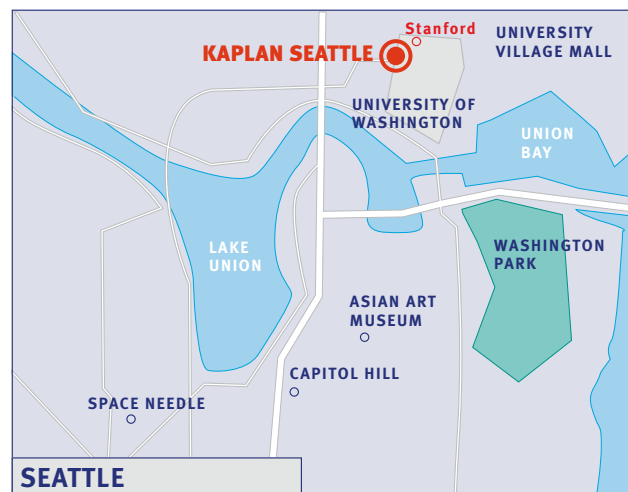

STUDENT APARTMENT SEATTLE

Stanford Apartments

The Stanford residence offers furnished studio and one-bedroom apartments in the University District of Seattle.

The apartments are half a block from the Kaplan Seattle center and close to restaurants, shops and grocery stores. The apartments are just a 10-minute bus ride from the University Village shopping mall and a 20-minute bus ride to downtown Seattle.

Location of Kaplan's Seattle Center and Stanford Apartments

Stanford Apartments
1304 Northeast 42nd Street
Seattle
WA 98105

STUDENT APARTMENT STANFORD APARTMENTS

SEATTLE

One bedroom

One bedroom living area